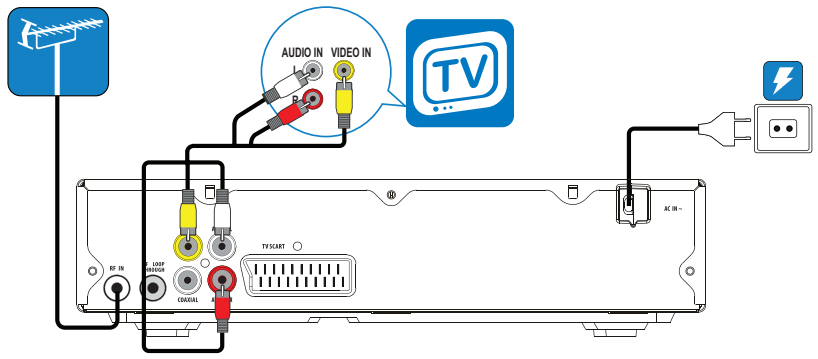

1

★ ★ RF IN & CVBS & AUDIO L/R