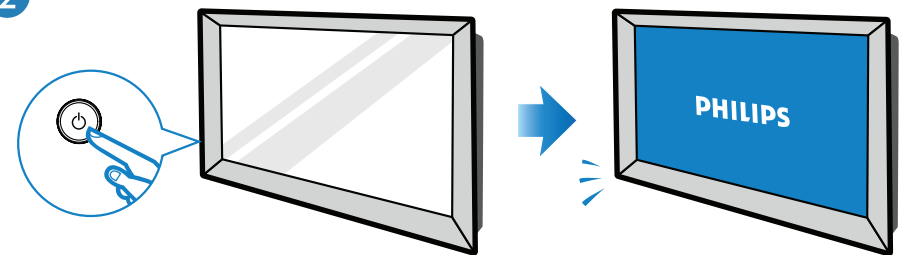

## ★ ★ RF IN & TV SCART

3

DVB (TV Radio)

First Time Installation

Do you want to start first time Installation Wizard?

Setup country, language and automatically scans for TV and radio ch

Yes No

Country Language