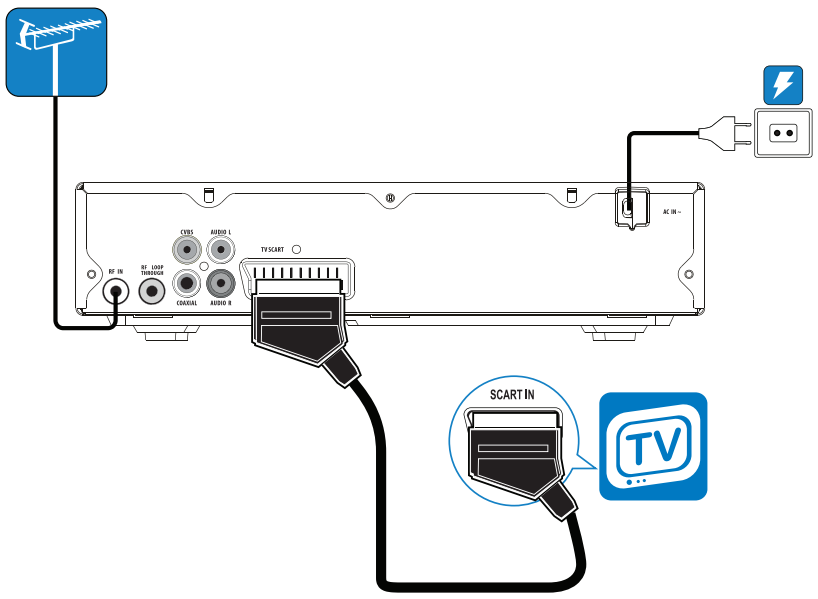

## ★ ★ RF IN & TV SCART

3

DVB (TV Radio)

First Time Installation

Do you want to start first time Installation Wizard?

Setup country, language and automatically scans for TV and radio ch

Yes No

Country Language