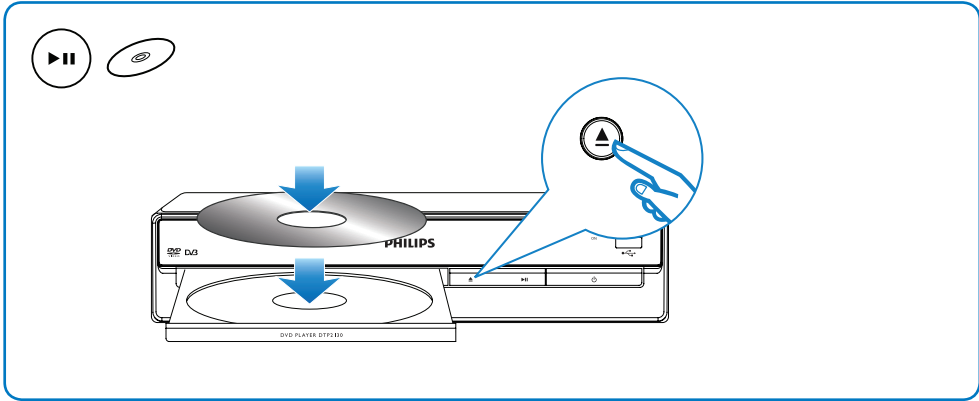

3

© 2010 Koninklijke Philips Electronics N.V.
All rights reserved

DTP2130_31_QSG_V2.0_1017

www.philips.com/welcome

DTP2130