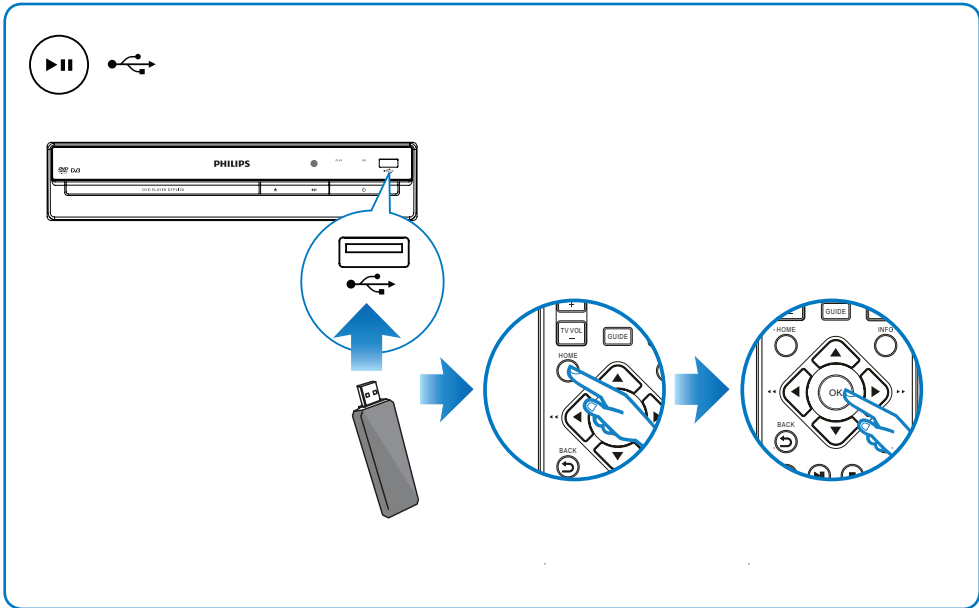

3

© 2010 Koninklijke Philips Electronics N.V.
All rights reserved

DTP2130_31_QSG_V2.0_1017

www.philips.com/welcome

DTP2130