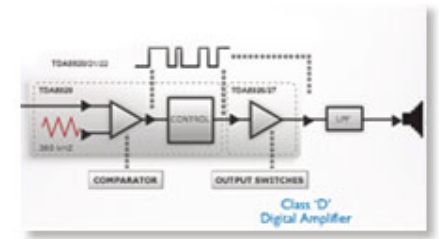

Class D Digital Amplifier

Class 'D' Digital Amplifier takes an analog signal, converts it into a digital signal and then amplifies the signal digitally. The signal then enters a demodulation filter to give the final output. The amplified digital output delivers all the advantages of digital audio, including improved sound quality. In addition, Class 'D' Digital Amplifier has greater than 90% efficiency compared to traditional AB amplifiers. This high efficiency translates into a powerful amplifier with a small footprint.