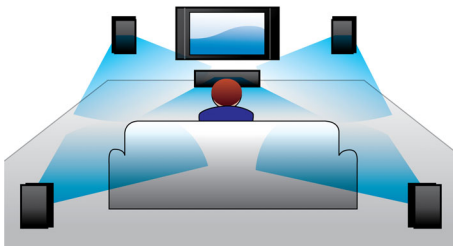

Designed to enhance your cinema at home

- Modern design to complement your home environment

PHILIPS

5.1 Home theater
DVD USB 2.0, Karaoke

Highlights

Dolby Digital

Because Dolby Digital, the world's leading digital multi-channel audio standards, make use of the way the human ear naturally processes sound, you experience superb quality surround sound audio with realistic spatial cues.

HDMI for HD movies

HDMI is a direct digital connection that can carry digital HD video as well as digital multichannel audio. By eliminating the conversion to analog signals it delivers perfect picture and sound quality, completely free from noise. Movies in standard definition can now be enjoyed in true high definition resolution - ensuring more details and more true-to-life pictures.