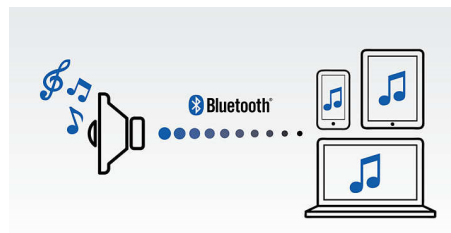

LED display

Clear and bright LED display

Stereo headphone jack

Connect your own headphones with this Philips device for a more personal listening experience whenever you want it. You can enjoy your favorite music in great sound without disturbing others by connecting your headphones to this device.

Built-in rechargeable battery

Built-in rechargeable battery

Wireless music streaming

Bluetooth is a short range wireless communication technology that is both robust and energy-efficient. The technology allows