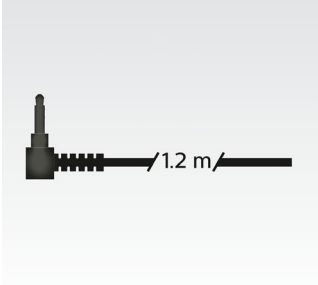

Headphones with mic
40-mm drivers/closed-back On-ear, Breathable ear cushions, Compact folding

SHL3265BK/00

Highlights

1.2-m long cable

1.2-m long cable is ideal for outdoor use

2000 mW high power handling

High power handling offers high performance whatever the volume or source. Delivery is clear and distortion-free, even at high volumes or high audio input power levels.