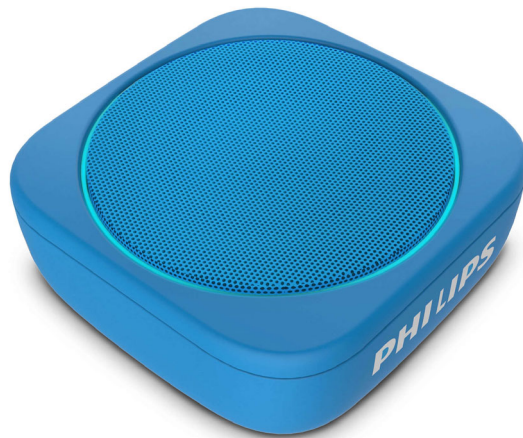

Philips
wireless portable speaker

Bluetooth
Blue

BT150A

Pool party. Shower party. Your party.

Wherever. Whenever. This waterproof Bluetooth speaker packs chunky bass into a tiny package and gives you surprisingly big sound. You get eight hours play time and audio-in. From the pool to the shower-make it your kind of party.

Bring the tunes. Anywhere.

- Buttons on speaker for play and volume/skip tracks
- Finely knitted detachable carry strap
- Hang it from your bag, or on your bike. 9.5x9.5x3.8 cm
- LED lights around the speaker grille. Blue/random colors

Music or calls

- Audio-in. Connect to almost any source
- Built-in mic. Take your calls via the speaker
- Up to 10 m wireless range

Turn it up. In the pool. In the shower.

- 1.5" full-range speaker. A passive radiator boosts bass
- 8 hours play time. USB charging. Micro USB cable included
- Anti-clipping function. Play it loud without distortion
- Waterproof to 1 m for up to 30 minutes. IPX7-rated

Convenience

- Display type: LED display (multi-color)
- Water resistance: IPX7

Compatibility

- other Bluetooth-enabled device
- work with: up to iOS 10.2, Bluetooth 4.2 or below

Power

- Battery type: lithium polymer (built-in)
- Operating time on battery: up to 10 hour(s)