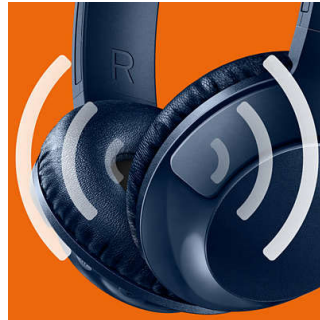

PHILIPS

Highlights

12-hour playtime

With 12 hours of playtime, you'll have enough power to keep your music going all day.

32mm drivers

BASS+ headphones feature 32mm speaker drivers that produce big, pumping bass.

Adjustable fit

Designed for optimal fit, BASS+ headphones feature swiveling earshells and an adjustable headband to ensure a great fit for all wearers.

Big, bold bass

This is big, powerful bass that lets you really feel the beat. Don't let the sleek design fool you – specially tuned drivers and bass vents produce ultra-low end frequencies to create a unique BASS+ sound signature.