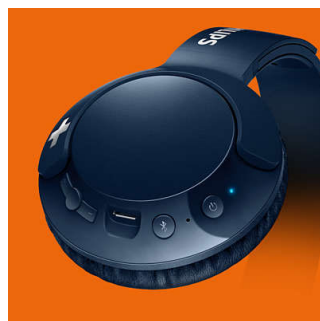

Adjustable fit

Designed for optimal fit, BASS+ headphones feature swiveling earshells and an adjustable headband to ensure a great fit for all wearers.

Big, bold bass

This is big, powerful bass that lets you really feel the beat. Don't let the sleek design fool you – specially tuned drivers and bass vents produce ultra-low end frequencies to create a unique BASS+ sound signature.

Bluetooth

Easily pair your headphones with any Bluetooth device for wireless music.

Button controls

Button controls on the right ear shell enable you to control music and calls with a press.

Flat folding

With their flat folding design, BASS+ headphones are easy to fold and store away, making them your ideal travel companion.