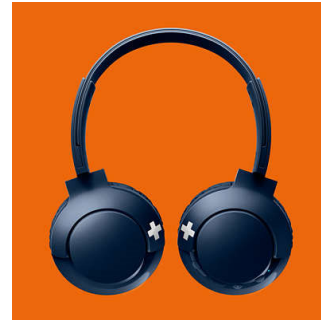

Adjustable fit

Designed for optimal fit, BASS+ headphones feature swiveling earshells and an adjustable headband to ensure a great fit for all wearers.

Big, bold bass

This is big, powerful bass that lets you really feel the beat. Don't let the sleek design fool you – specially tuned drivers and bass vents produce ultra-low end frequencies to create a unique BASS+ sound signature.

Bluetooth

Easily pair your headphones with any Bluetooth device for wireless music.

Button controls

Button controls on the right ear shell enable you to control music and calls with a press.

Flat folding

With their flat folding design, BASS+ headphones are easy to fold and store away, making them your ideal travel companion.

Hands-free calls

Convenient hands-free calling with mic and Bluetooth® 4.1

Soft cushions

Soft, breathable ear cushions provide great comfort over long listening sessions.

Specifications

Sound

- Acoustic system: Closed
- Speaker diameter: 32 mm
- Impedance: 32 ohm
- Magnet type: NdFeB
- Frequency response: 9 - 21 000 Hz
- Maximum power input: 40 mW
- Sensitivity: 103 dB
- Type: dynamic

Convenience

- Call Management: Call on Hold, Switch between 2 calls, Answer/End Call, Microphone mute, Reject Call, Switch between call and music
- Volume control

Power

- Battery type: Li-Polymer

- Music play time: 12* hour(s)
- Standby time: 166* hrs
- Talk time: 12* hr