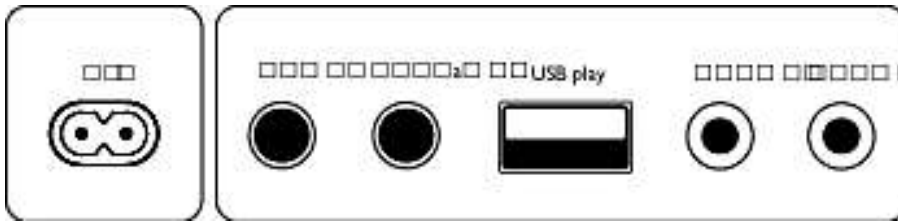

Supported Audio Formats

- Bluetooth: SBC
- USB: MP3, WAV, WMA, FLAC

Convenience

- Karaoke: Echo control, MIC volume, vocal fader, voice changer
- Volume control: Tact switch
- Guitar control

Power

- Battery Capacity: 2200 mAh, 7.4 V
- Power supply: 100-240VAC, 50/60Hz
- Battery life time: 14 hour(s)
- Charging time: ≤ 3 hour(s)

Packaging dimensions

- Height: 52.2 cm
- Packaging type: Carton
- Type of shelf placement: Standing
- Width: 39 cm
- Depth: 37 cm
- Height: 20.6 inch
- Number of products included: 1
- Width: 15.4 inch
- Gross weight: 8.7 kg
- Depth: 14.6 inch
- Nett weight: 7.04 kg
- Gross weight: 19.180 lb
- Nett weight: 15.520 lb
- Tare weight: 1.66 kg
- Tare weight: 3.660 lb
- UPC: 8 40063 20188 0

Product dimensions

- Height: 46.05 cm
- Width: 30.9 cm
- Depth: 32.2 cm
- Width: 12.2 inch
- Height: 18.1 inch
- Depth: 12.7 inch
- Weight: 6.95 kg
- Weight: 15.322 lb

Accessories

- Included accessories: AC Power Cord, Quick start guide, Warranty certificate, Safety warranty sheet

Display

- Backlight: blue
- Display Type: LED display screen; Speaker light effect, strobe light
- Charging indicator: red

Issue date 2024-03-08

Version: 5.1.2

UPC: 8 40063 20188 0

© 2024 Koninklijke Philips N.V.
All Rights reserved.

Specifications are subject to change without notice.
Trademarks are the property of Koninklijke Philips N.V.
or their respective owners.

www.philips.com