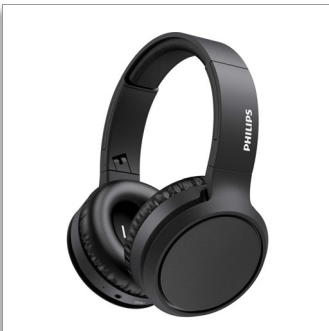

Philips  
Wireless Headphone

40mm drivers/closed-back

Light weight  
Compact folding  
Up to 29 hours play time

TAH5205BK

## Here comes the bass

Cover your ears and feel that bass! These wireless over-ear headphones boast a BASS boost button for deeper bass at a touch. You get up to 29 hours play time, fast charging, and a rock-solid Bluetooth connection. You won't miss a beat.

### Big bold bass

- Powerful 40 mm neodymium drivers. BASS boost button.
- Charge for 15 minutes, get extra 4 hours play time
- 29 hours play time. USB-C charging.
- Over-ear, closed-back design. Great sound isolation.