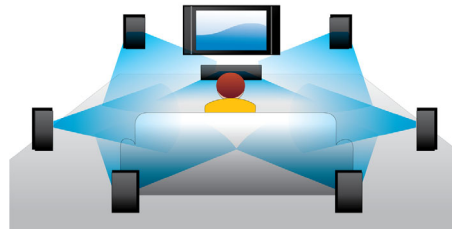

Dolby TrueHD

Dolby TrueHD deliver the finest sound from your Blu-ray Discs. Audio reproduced is virtually indistinguishable from the studio master, so you hear what the creators intended for you to hear. Dolby TrueHD complete your high definition entertainment experience.