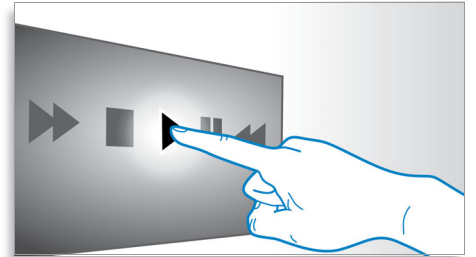

Touch panel for playback

Intuitive touch panel controls allows you to control the volume as well as other playback options by simply pressing the touch sensitive controls on the front panel.