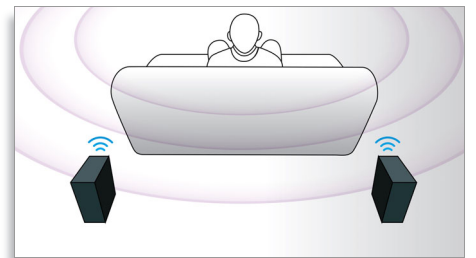

HDMI for HD movies

HDMI is a direct digital connection that can carry digital HD video as well as digital multichannel audio. By eliminating the conversion to analog signals it delivers perfect picture and sound quality, completely free from noise. Movies in standard definition can now be enjoyed in true high definition resolution - ensuring more details and more true-to-life pictures.

EasyLink

EasyLink lets you control multiple devices like DVD players, Blu-ray players, TV's etc. with one remote. It uses HDMI CEC industry-standard protocol to share functionality

between devices through the HDMI cable. With one touch of a button, you can operate all your connected HDMI CEC enabled equipment simultaneously. Functions like standby and play can now be carried out with absolute ease.

Touch panel for playback

Intuitive touch panel controls allows you to control the volume as well as other playback options by simply pressing the touch sensitive controls on the front panel.

Wireless rear speakers option