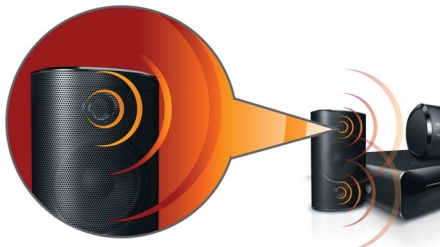

- Sleek high gloss finishing with unique touch controls
- Compact design that fits anywhere

Connect and enjoy all your entertainment

- Full HD 3D Blu-ray for a truly immersive 3D movie experience
- Plays 3D Blu-ray Discs, DVDs, VCDs, CDs and USB devices
- HDMI 1080p upscales to high definition for sharper pictures

PHILIPS

Highlights

Full HD 3D Blu-ray

Be enthralled by 3D movies in your own living room on a Full HD 3D TV. Active 3D uses the latest generation of fast switching displays for real life depth and realism in full 1080x1920 HD resolution. By watching these images through special glasses with right and left lenses that are timed to open and close in synchrony with alternating images, the full HD 3D viewing experience is created in your home cinema. Premium 3D movie releases on Blu-ray offer a wide, high quality selection of content. Blu-ray also delivers uncompressed surround sound for an unbelievably real audio experience.

Power speakers with basspipes

Powerful speakers with basspipes for great sound

Dolby TrueHD and DTS-HD

Dolby TrueHD and DTS-HD Master Audio Essential deliver the finest sound from your Blu-ray Discs. Audio reproduced is virtually indistinguishable from the studio master, so you hear what the creators intended for you to hear. Dolby TrueHD and DTS-HD Master Audio Essential complete your high definition entertainment experience.