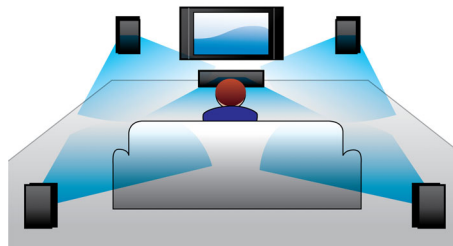

Dolby TrueHD and DTS-HD

Dolby TrueHD and DTS-HD Master Audio Essential deliver the finest sound from your Blu-ray Discs. Audio reproduced is virtually indistinguishable from the studio master, so you hear what the creators intended for you to hear. Dolby TrueHD and DTS-HD Master Audio Essential complete your high definition entertainment experience.