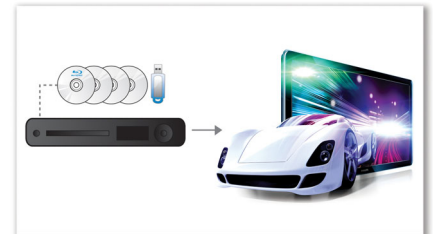

Plays it all

Play virtually any disc and any media format you want - whether they be 3D Blu-ray Discs, DVDs, VCDs, CDs or USB devices. Experience the unbeatable convenience of great playability, and the luxury of sharing media files on your TV or home theater system.