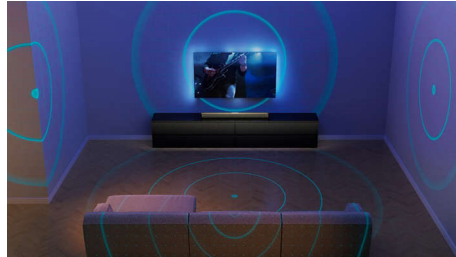

## Room calibration

No matter what shape or size your room—always get perfect Fidelio sound. Simply connect the included mic, then place the mic where you sit to watch TV. The FB1 soundbar measures how sound travels in the room, intelligently adjusting each channel's output to guarantee sublime surround sound.