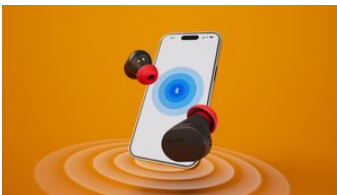

Next-generation Bluetooth

These earbuds will work with devices that support Bluetooth LE Audio and the LC3 codec to give you a steadier connection and noticeably better sound. The sound won't dip if you're streaming music or taking calls in built-up areas, and there's virtually no lag if watching movies or gaming.*

Specifications

[field not found 'disclaimer_text']

Sound

Impedance	16 Ohm
Speaker diameter	8 mm
Sensitivity	110 dB (1K Hz)
Frequency range	20 - 20,000 Hz
Maximum power input	5 mW
Driver type	Graphene coated