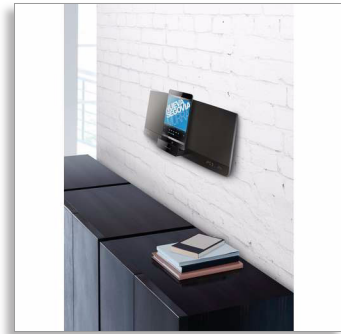

Philips  
Micro music system

DualDock for iPod/iPhone  
Desktop or wall-mount option  
CD, MP3-CD, USB, FM  
40W max

DCM3260

# Sound system that fits your home

Obsessed with sound

Play and charge all your iPod/iPhone/iPad with DualDock via Lightning & 30pins connectors. This micro music system sounds sensational, and offers an added bonus-it looks great in any home, with 2 in 1 table stand for flexible placment.

### Enjoy your music from multiple sources

- DualDock to charge & play Apple devices (Lightning & 30-pin)
- USB Direct for easy MP3 music playback
- Play MP3-CD, CD and CD-R/RW
- Digital tuning with preset stations for extra convenience
- Audio-in for portable music playback

### Wall-mountable

The perfect combination of a slim and versatile design, your Philips audio system is cleverly designed to blend into your living space. The base of the audio system is a stand so the system can sit securely and nicely on any shelf or cabinet. When wall mounted you have all the same flexibility of the freestanding stand.