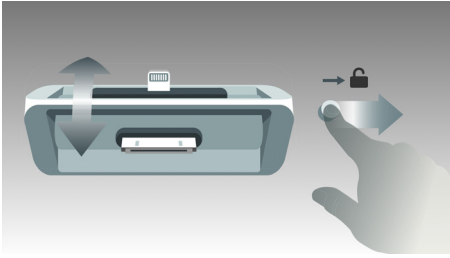

Micro music system

DualDock for iPod/iPhone Desktop or wall-mount option, CD, MP3-CD, USB, FM, 40W max

Highlights

DualDock to charge & play

The innovative Philips DualDock with Lightning and 30-pin connector can charge and play any Apple device. Created to meld sleek styling with effortless functionality, you can switch between either connector in a flash. Enjoy your favorite tunes no matter what Apple device you want to use.