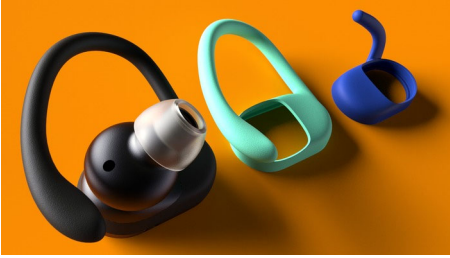

True wireless sports headphones
In-ear fit Heart-rate monitor, Ear hooks or wing tips, UV cleaning

TAA7306BK/00

Highlights

Ear hooks or wing tips

For light- to medium-intensity workouts, flexible and detachable wing tips keep the fit secure. When you're up for a harder session, detachable ear hooks ensure your buds stay put. Pick your ear-hook or wingtip color to suit your style.