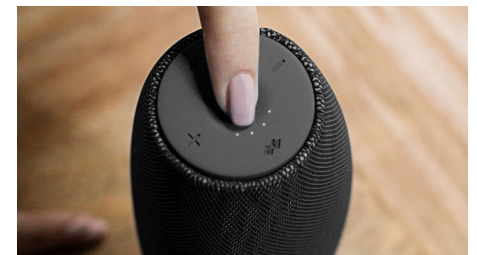

Battery indicator

Finally, a Bluetooth speaker that provides a simple, clear way to see how much remaining power you have! With EverPlay, simply push the power button to see how much battery is left.

USB strap

Recharging has never been so easy. When the power starts to run low, use the handy two-in-one strap-USB charging cable. Plug it in for power, or use it to attach the speaker to a bag for easy portability.