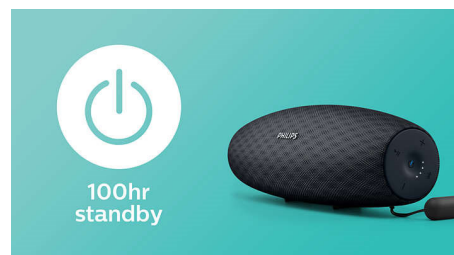

Super durability

- Durable build – shockproof, dustproof and waterproof (IP57)
- High-performance DuraFit fabric

PHILIPS

wireless portable speaker
14 W, 10 hr Long Bluetooth range, Waterproof, dustproof, Quick charge option

Wireless music streaming

Bluetooth is a wireless communication technology that is both robust and energy-efficient. The technology allows easy wireless connection to iPod/iPhone/iPad or other

Bluetooth devices, such as smartphones, tablets or even laptops. So you can easily enjoy your favourite music and sound from videos or games wirelessly on this speaker.

30 m Bluetooth range

Move freely around with your smart phone, without worrying about dropping your music. EverPlay speaker offers an incredibly stable and long range Bluetooth connection up to 30 metres or 100 feet, three times faster than industry standards. The speakers are equipped with a sensitivity antenna and radio frequency filter to minimise background interference.

100 hr standby time

EverPlay's intelligent standby mode gives you an incredible 100 hours of standby time and the speaker can be woken from power-off mode simply by your smart device.

Built-in microphone