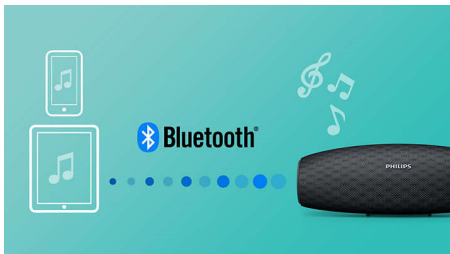

BT7900A/00

Highlights

Twin front-firing speakers

EverPlay speaker makes no compromises when it comes to quality sound. With two front-firing neodymium drivers, it delivers clear, natural, powerful sound with deep and rich bass. Perfect for any style of music, whether you're playing it loud for a party or enjoying a quiet, mellow moment.

Wireless music streaming

Bluetooth is a wireless communication technology that is both robust and energy-efficient. The technology allows easy wireless connection to iPod/iPhone/iPad or other

Bluetooth devices, such as smartphones, tablets or even laptops. So you can easily enjoy your favourite music and sound from videos or games wirelessly on this speaker.