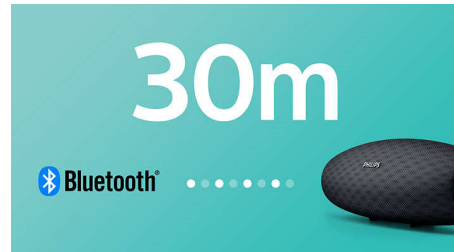

BT7900A/00

Highlights

Twin front-firing speakers

EverPlay speaker makes no compromises when it comes to quality sound. With two front-firing neodymium drivers, it delivers clear, natural, powerful sound with deep and rich bass. Perfect for any style of music, whether you're playing it loud for a party or enjoying a quiet, mellow moment.

Wireless music streaming

Bluetooth is a wireless communication technology that is both robust and energy-efficient. The technology allows easy wireless connection to iPod/iPhone/iPad or other

Bluetooth devices, such as smartphones, tablets or even laptops. So you can easily enjoy your favourite music and sound from videos or games wirelessly on this speaker.

30 m Bluetooth range

Move freely around with your smart phone, without worrying about dropping your music. EverPlay speaker offers an incredibly stable and long range Bluetooth connection up to 30 metres or 100 feet, three times faster than industry standards. The speakers are equipped with a sensitivity antenna and radio frequency filter to minimise background interference.