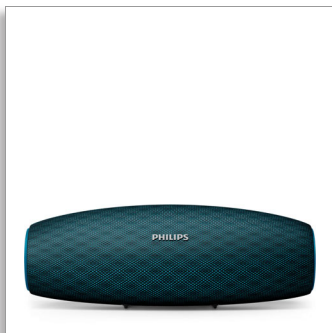

Philips
wireless portable speaker

14 W, 10 hr

Long Bluetooth range
Waterproof, dustproof
Quick charge option

BT7900A

Music never stops

My music never stops. EverPlay wireless portable speaker keeps playing all the time without interruption thanks to the strong Bluetooth connection and intuitive charging options. Its custom fabric makes it beautiful as well as super durable

Great and powerful sound

- Twin front-firing neodymium speakers for powerful sound
- Digital Sound Processing for lifelike, distortion-free music

Intuitive charging

- Quick-charge recharges speaker 3 times faster
- Battery indicator to easily view power level
- USB cable doubles as a strap

Strong Bluetooth connection

- Wireless music streaming via Bluetooth
- Strong Bluetooth connection up to 30 m or 100 ft
- 100 hr Bluetooth power standby time
- Built-in microphone for hands-free phone calls

BT7900A/00

Highlights

Twin front-firing speakers

EverPlay speaker makes no compromises when it comes to quality sound. With two front-firing neodymium drivers, it delivers clear, natural, powerful sound with deep and rich bass. Perfect for any style of music, whether you're playing it loud for a party or enjoying a quiet, mellow moment.