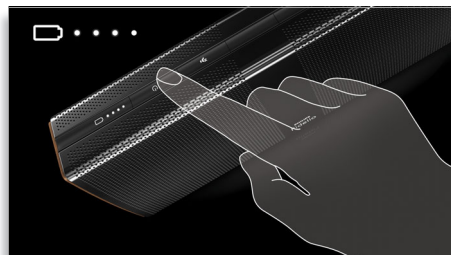

Battery level

Just touch the speaker lightly and it will display the battery level.

Specifications

Compatibility

- iPad: iPad 1, iPad 2, new iPad
- iPhone: iPhone 3, iPhone 3GS, iPhone 4, iPhone 4S
- iPod touch: 3rd generation or later
- Android tablets & smartphones
- other Bluetooth-enabled device

Loudspeakers

- Loudspeaker enhancement: wOOx Bass Radiator
- Speaker drivers: 2 x 3/4" soft dome tweeter, 4 x 2" full-range woofer
- Output power (RMS): 20W

Accessories

- Included accessories: AC-DC Adapter, Quick install guide, Warranty certificate, World Wide Warranty leaflet

Connectivity

- Bluetooth profiles: A2DP
- Bluetooth range: Line of sight, 10M or 30FT
- Audio in (3.5mm)
- USB charging

Dimensions

- Product dimensions (WxDxH): 287 x 63 x 127 mm
- Packaging dimensions (WxDxH): 326 x 101 x 224 mm

Power

- Power supply: 100-240VAC, 50/60Hz
- Battery type: Li-ion (built-in)
- Operating time on battery: 8 hr

Issue date 2013-04-04

Version: 7.0.5

12 NC: 8670 000 96391
EAN: 87 12581 66283 7

© 2013 Koninklijke Philips Electronics N.V.
All Rights reserved.

Specifications are subject to change without notice.
Trademarks are the property of Koninklijke Philips Electronics N.V. or their respective owners.

www.philips.com