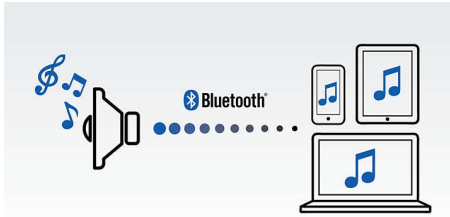

Sound that blows you away

- 2 x 6W RMS total output power
- Two speaker drivers & passive radiators give immersive sound
- Digital Sound Processing for lifelike, distortion-less music

PHILIPS

wireless portable speaker
Bluetooth® and NFC Splash proof, Built-in microphone for calls, 12W, Rechargeable battery

BT6000W/94

Highlights

Wireless music streaming

Bluetooth is a short range wireless communication technology that is both robust and energy-efficient. The technology allows easy wireless connection to iPod/iPhone/iPad or other Bluetooth devices, such as smartphones, tablets or even laptops. So you can enjoy your favorite music, sound from video or game wireless on this speaker easily.