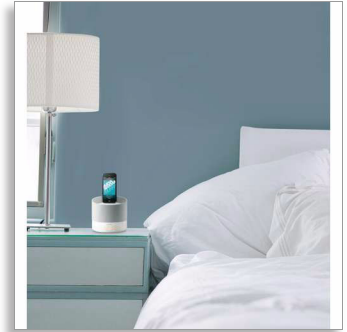

Philips
docking speaker

with Lightning connector
for iPod/iPhone
USB port for charging
6W

DS1400