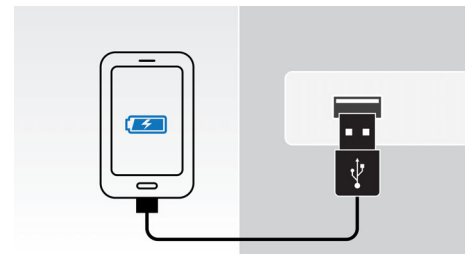

USB for second device

For added convenience, this speaker also boasts a USB port for charging a second mobile device even when your iPod/iPhone is docked.