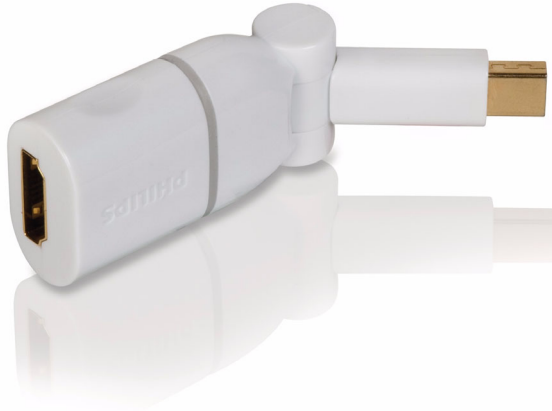

Philips  
Mini DisplayPort to HDMI

SWX2128N

### Mini Displayport to HDMI features

- Connect your Mac or Surface Pro 3 to an HDTV