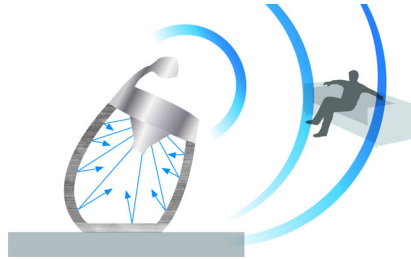

Intuitive control

- SoundStudio app for complete control of audio settings
- Stream millions of songs to your speakers with Spotify

PHILIPS
Fidelio

Highlights

SoundSphere

Bask in the glory and energy of music as SoundSphere gives you each note as the artist intended. Delivering clear and natural audio, SoundSphere creates a sound impression that is deeper and wider. The result is life-like audio that will make you believe the artists are performing in front of you. Each SoundSphere speaker features a tweeter that hangs above the speaker box. The tweeter is able to emit sound more clearly and in all directions. Precise audio crossover engineering and careful positioning of the woofer to embrace the tweeter ensures minimised interference and even more natural sound.

SoundCurve

The carefully designed curved back cover of this Philips docking speaker creates a highly effective acoustic structure for sound reproduction. Its clean curve enforces the rigidity of the speaker cabinet, dramatically reducing internal resonance and eliminating the vibration and distortion of sound. You get to enjoy superb crystal-clear sound in stunning-looking speakers.

Bass-reflex design

Bass-reflex acoustic load uses a bass pipe tuned to the acoustic volume of the speaker box, in order to reproduce deep bass from compact enclosures. The carefully designed profiled bass-pipe helps air flow and allows for deep and impactful bass, even at loud volumes while minimising air turbulence that may cause distortion.