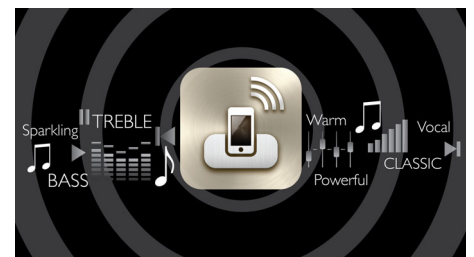

SoundStudio App

Have music the way you like it now. SoundStudio truly puts the power over your music into the palm of your hands. It lets you change every aspect of sound, using only your iPhone, with controls that are intuitive and simple. Now you can tweak, tailor and create your desired sound experience and have your favourite songs come to new life. SoundStudio also lets you listen to thousands of Internet radio stations worldwide, broadening your music experience even further.