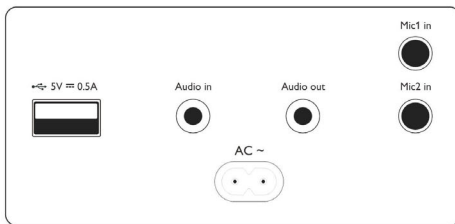

Supported Audio Formats

- Bluetooth: SBC, AAC
- USB: MP3, WAV, WMA, FLAC

Convenience

- Karaoke: MIC volume, echo control, vocal fader,

voice changer

- Light Effect: Yes, 360° speaker light effect
- Touch control: Power on/off, Play/Pause, Volume up, Volume down, Lighting switch, Dynamic Bass Boost (DBB)
- Display screen: No

Compatibility

- Smartphone/tablet APP control: No

Power

- Battery Capacity: 2600 mAh, 14.4 V
- Power supply: 100-240 VAC, 50/60 Hz
- Standby power consumption: ≤ 0.5 W
- Battery Type: Lithium-ion (built-in)
- Battery life time: 12 hour(s)
- Charging time: 6.5 hour(s)
- Power bank: No

Packaging dimensions

- Height: 46 cm
- Packaging type: Carton
- Type of shelf placement: Standing
- Width: 39 cm
- Depth: 39 cm
- Number of products included: 1
- EAN: 48 95229 12631 2
- Gross weight: 9.5 kg
- Net weight: 7.5 kg
- Tare weight: 2 kg

Product dimensions

- Height: 31 cm
- Width: 30 cm
- Depth: 30 cm
- Weight: 7.5 kg

Accessories

- Included accessories: AC Power Cord, Quick start guide, Warranty certificate, Safety warranty sheet

Issue date 2024-03-08

Version: 6.1.1

EAN: 48 95229 12631 2

© 2024 Koninklijke Philips N.V.
All Rights reserved.

Specifications are subject to change without notice.
Trademarks are the property of Koninklijke Philips N.V.
or their respective owners.

www.philips.com