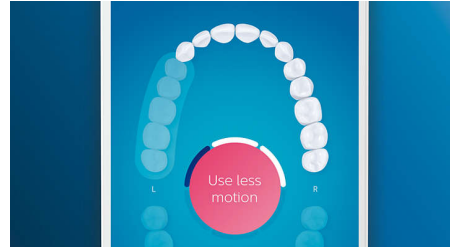

Guides you and provides instant feedback

The Philips Sonicare app lets you know when you've achieved a thorough clean, and coaches you to be a better, more mindful brusher.