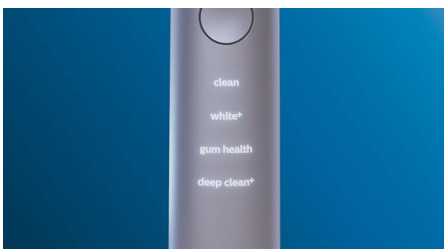

4 modes, 3 intensity settings

With DiamondClean Smart you get the full works. Our 3 intensity settings let you boost your clean, and our 4 modes cover all your

brushing needs; Clean mode for exceptional daily cleaning, White+ to remove stains, Deep Clean+ for an invigorating deep clean, and Gum Health to gently clean along your gum line.