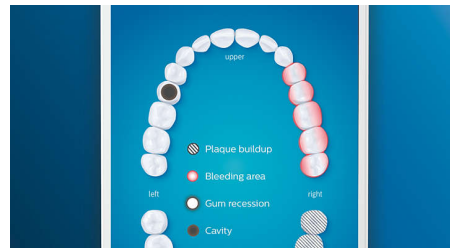

4 modes, 3 intensity settings

With DiamondClean Smart you get the full works. Our 3 intensity settings let you boost your clean, and our 4 modes cover all your

brushing needs; Clean mode for exceptional daily cleaning, White+ to remove stains, Deep Clean+ for an invigorating deep clean, and Gum Health to gently clean along your gum line.

Guides you and provides instant feedback

The Philips Sonicare app lets you know when you've achieved a thorough clean, and coaches you to be a better, more mindful brusher.

TouchUp feature

If you happen to miss a spot while brushing your teeth, your app's TouchUp feature will show you. You can then go back for a second pass, and be confident you are getting a complete clean, every time.

Focus areas and goal-setting

Any trouble areas your dentist has pointed out? We'll highlight them on your in-app 3D mouth map, and remind you to pay extra attention to these areas.

Easy does it

With an electric toothbrush, it's best to let the brush do the work. We've built a sensor into the handle that works with our app to help you reduce excess scrubbing. This way, you can improve your technique and get a gentler, more effective clean.

Too much pressure?

You might not notice when you brush too hard, but your DiamondClean Smart will. If you use too much pressure, the light ring on the end of your handle will flash. This is a gentle reminder to ease off the pressure, and let your brush head do the work. 7 out of 10 people found this feature helped them become a better brusher.