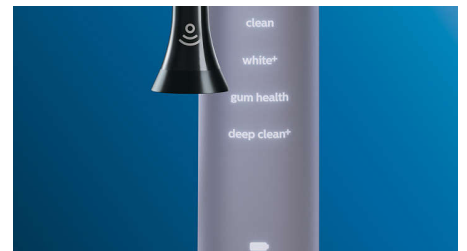

BrushSync mode pairing

You'll always get the best possible clean with our BrushSync mode-pairing feature. Smart brush heads ensure you're using the right mode and intensity for the best possible clean by selecting the optimal brushing mode and intensity level in combination with your brush head.