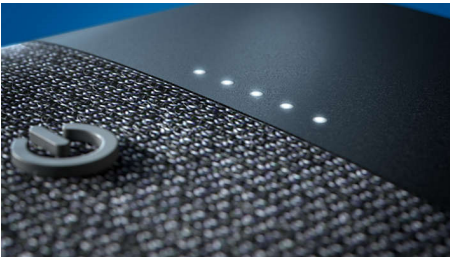

20 hours play time

You get 20 hours play time from a single charge, and the wireless range is 20 m.

Charging the speaker takes 4.5 hours, via the included USB-C cable.