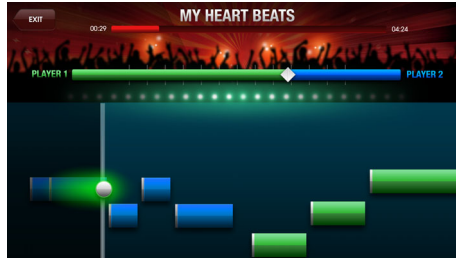

## Free hit songs

The Voice: On Stage app comes with free hit songs, as starters. You can always download the latest songs from the song library and expand yours.

## Blind Audition

It's an ultimate dream come true for any The Voice fan -- you now can take a Blind Audition and get picked by one of the coaches. With The Voice: On Stage app, your vocal performance can earn you scores and free songs. It's your time to shine!

## Battle mode

Share the most singing fun ever with family and friends! Switch over to battle mode and challenge them to a vocal competition. The Voice: On Stage app will deliberate and score you on criteria like pitch, rhythm, range and voice quality.