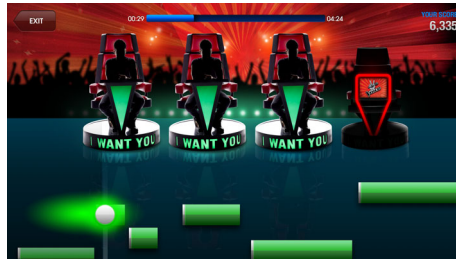

Blind Audition

It's an ultimate dream come true for any The Voice fan -- you now can take a Blind Audition and get picked by one of the coaches. With The Voice: On Stage app, your vocal performance can earn you scores and free songs. It's your time to shine!