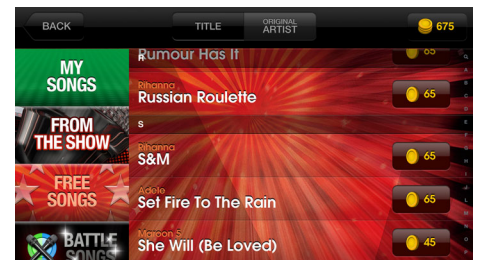

## Blind Audition

It's an ultimate dream come true for any The Voice fan -- you now can take a Blind Audition and get picked by one of the coaches. With The Voice: On Stage app, your vocal performance can earn you scores and free songs. It's your time to shine!

## Battle mode

Share the most singing fun ever with family and friends! Switch over to battle mode and challenge them to a vocal competition. The Voice: On Stage app will deliberate and score you on criteria like pitch, rhythm, range and voice quality.

## Large song library

The Voice: On Stage app comes with free hit songs. Of course, you have the option to expand you library with in-app purchase. Be it the latest chart-toppers, oldies or classics, there's something for everyone.

## On-screen lyrics

Want to sing in sync with the band without missing a beat? You always will because The Voice: On Stage app shows lyrics of each song on screen with a changing colour guide. Just follow the cue and you'd sing the rhythmic swing perfectly. It's fun and easy.