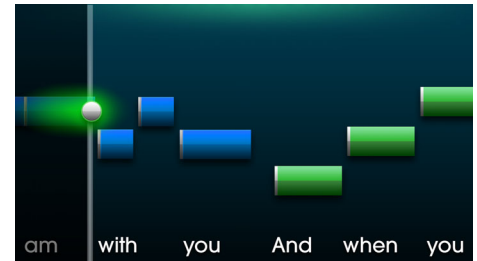

## Battle mode

Share the most singing fun ever with family and friends! Switch over to battle mode and challenge them to a vocal competition. The Voice: On Stage app will deliberate and score you on criteria like pitch, rhythm, range and voice quality.

## Online sharing

Recording artists have their demos recorded in professional studios. Now you can do it at home because The Voice: On Stage turns your iPad into a mixing board! Record your song and post your audio recordings online to let others appreciate your talented performance. A score is given to every song you sing and you also have the option to post the scores on Facebook, Twitter and email.

## Large song library

The Voice: On Stage app comes with free hit songs. Of course, you have the option to expand you library with in-app purchase. Be it the latest chart-toppers, oldies or classics, there's something for everyone.

## On-screen lyrics

Want to sing in sync with the band without missing a beat? You always will because The Voice: On Stage app shows lyrics of each song on screen with a changing colour guide. Just follow the cue and you'd sing the rhythmic swing perfectly. It's fun and easy.