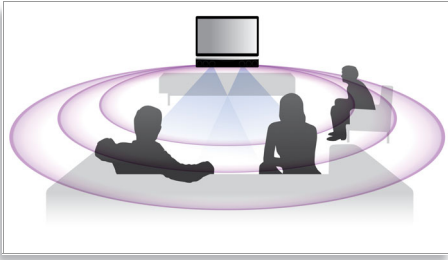

- Sophisticated design that matches any flat TV
- Touch panel for intuitive playback and volume control

Connect and enjoy all your entertainment

- Built-in dock for convenient playback from your iPod/iPhone
- Hi-Speed USB 2.0 Link plays video/music from USB flash drives
- EasyLink to control all HDMI CEC devices via a single remote
- HDMI 1080p upscales to high definition for sharper pictures

asimpleswitch.com

PHILIPS

sense and simplicity

Highlights

Ambisound technology

Ambisound technology produces truly embracing multi-channel surround sound from fewer speakers. It delivers an immersive 5.1 sound experience without the constraints of sitting position, room shape or size, and without the clutter of multiple speakers and cables. Through the combined effect of psychoacoustic phenomena, array processing and precisely angled driver positioning, Ambisound delivers more sound from fewer speakers.

DoubleBASS technology

DoubleBASS ensures you hear even the deepest bass tones from compact-sized subwoofers. It captures low frequencies and recreates them in the audible range of the subwoofer - delivering sound with more boom

and panache, and ensuring you get a full, uncompromised listening experience.

EasyLink

EasyLink lets you control multiple devices with one remote. It uses HDMI CEC industry-standard protocol to share functionality between devices through the HDMI cable. With one touch of a button, you can operate all your connected HDMI CEC-enabled equipment simultaneously. Functions like standby and play can now be carried out with absolute ease.