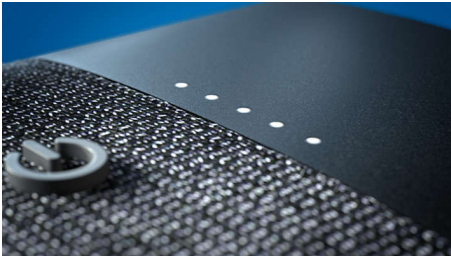

12 hours play time

Go from working sessions to dinner parties with ease. You get 12 hours of play time from

a single charge and the wireless range is 20 m. Charging the speaker takes 3.5 hours via the included USB-C cable.

Kvadrat speaker fabric

This speaker is covered with a premium speaker fabric created by high-end manufacturer Kvadrat. The beautiful wool-blend material is acoustically transparent, allowing the sound to flow freely from the speaker into the room.