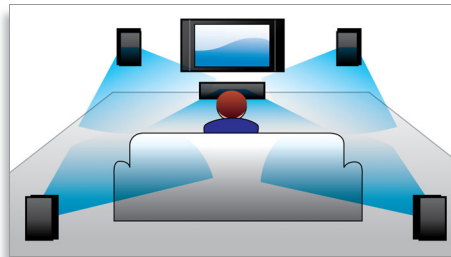

Dolby TrueHD and DTS-HD

Dolby TrueHD and DTS-HD Master Audio Essential deliver the finest sound from your Blu-ray Discs. Audio reproduced is virtually indistinguishable from the studio master, so you hear what the creators intended for you to hear. Dolby TrueHD and DTS-HD Master Audio Essential complete your high definition entertainment experience.