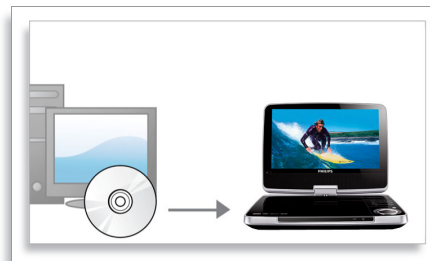

DivX Certified

With DivX® support, you are able to enjoy DivX® encoded videos. The DivX media