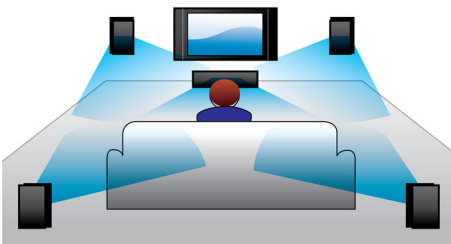

Dolby Digital and DTS

Go digital and get the most out of your music and movies. Even stereo music sounds great because Dolby Digital and DTS Digital Surround enhance digital music and videos, pumping it up so you get truly immersive surround sound out of your home cinema speaker.