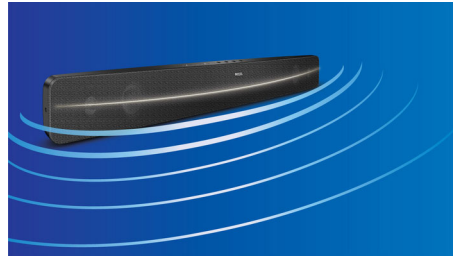

Philips SoundBar
Home theater

SoundBar

HTS3111

Add great surround sound to your TV

Obsessed with sound

Simply enjoy deeper and fuller cinema sound at home without the clutter of multiple speakers and cables!

Great listening experience

- DoubleBASS technology for fuller and deeper bass
- Dolby Digital and DTS for great surround sound

Designed to enhance your cinema at home

- Curved SoundBar design for a wider sound dispersion
- Designed to prevent dust buildup and reduce sound distortion
- Flexible placement on the wall, tabletop or stand

Simply enjoy all your entertainment

- Easily connect your devices for an enhanced TV experience
- Audio in to enjoy music from iPod/iPhone/MP3 player

PHILIPS

Highlights

DoubleBASS technology

DoubleBASS ensures you hear even the deepest bass tones from compact-sized subwoofers. It captures low frequencies and recreates them in the audible range of the subwoofer - delivering sound with more boom and panache, and ensuring you a full, uncompromised listening experience.

Curved SoundBar design

Curved SoundBar design for a wider sound dispersion

Optimized sound quality

Special dust-resistant mesh material protects the speakers from any dirt that may affect sound dispersion.