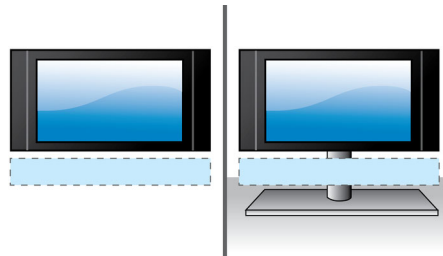

Great listening experience

- DoubleBASS technology for fuller and deeper bass
- Dolby Digital and DTS for great surround sound

Designed to enhance your cinema at home

- Curved SoundBar design for a wider sound dispersion
- Designed to prevent dust buildup and reduce sound distortion
- Flexible placement on the wall, tabletop or stand

Curved SoundBar design

Curved SoundBar design for a wider sound dispersion

Optimized sound quality

Special dust-resistant mesh material protects the speakers from any dirt that may affect sound dispersion.

Flexible placement

Enjoy the versatility of this home theater system that allows you to place it where you will. Whether on a TV stand, on a table or mounted on a wall, the product looks sensational and functions without