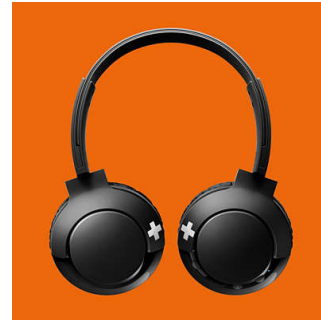

Adjustable fit

Designed for optimal fit, BASS+ headphones feature swiveling earshells and an adjustable headband to ensure a great fit for all wearers.

Big, bold bass

This is big, powerful bass that lets you really feel the beat. Don't let the sleek design fool you – specially tuned drivers and bass vents produce ultra-low end frequencies to create a unique BASS+ sound signature.

Bluetooth

Easily pair your headphones with any Bluetooth device for wireless music.

Button controls

Button controls on the right ear shell enable you to control music and calls with a press.

Flat folding

With their flat folding design, BASS+ headphones are easy to fold and store away, making them your ideal travel companion.

Hands-free calls

Convenient hands-free calling with mic and Bluetooth® 4.1

Soft cushions

Soft, breathable ear cushions provide great comfort over long listening sessions.

Specifications

Sound

- Acoustic system: Closed
- Speaker diameter: 32 mm
- Diaphragm: PET
- Impedance: 32 ohm
- Magnet type: NdFeB
- Frequency response: 9 - 21 000 Hz
- Maximum power input: 40 mW
- Sensitivity: 103 dB
- Type: dynamic

Convenience

- Call Management: Call on Hold, Switch between 2 calls, Answer/End Call, Microphone mute, Reject Call, Switch between call and music
- Volume control

Power

- Battery type: Li-Polymer
- Music play time: 12* hour(s)
- Standby time: 166* hrs
- Talk time: 12* hr