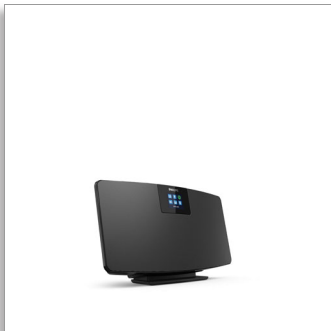

Philips
Internet Radio

DAB+
Spotify connect
Bluetooth®

TAM2805

Super slim. Feature packed.

Short on space? Go big on entertainment. As well as internet radio and DAB+, this slender wall-mountable micro system gives you Spotify Connect compatibility and Bluetooth streaming. You can even connect your CD player or record deck.

Flexible placement. Attractive design.

- Slim, wall-mountable design. Or free-standing on a counter
- 2x 2.75" full-range drivers. 10 W maximum output power
- One small system for all your music
- Perfect for smaller spaces

Fill the room with tunes

- 2.4 in color TFT display. Included remote
- Alarm. Wake to your favorite radio station, or a tone
- Convenience and control
- Main unit dimensions (including stand): 400x220x100 mm

Convenience and control

An easy-to-use remote puts key system functions at your fingertips. The colorful display panel shows album art and song information from Spotify Connect, and station logos when you use internet radio or DAB+.