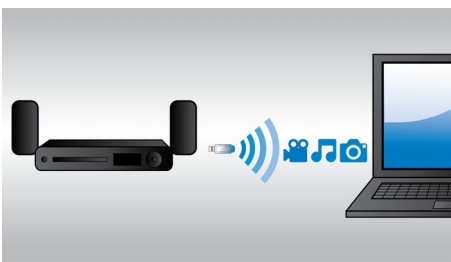

PHILIPS

Highlights

Crystal Clear Sound

Crystal Clear Sound for super clarity and realism

1000 W RMS power

1000 W RMS power delivers great sound for movies and music

Full HD 3D Blu-ray

Be enthralled by 3D movies in your own living room on a Full HD 3D TV. Active 3D uses the latest generation of fast switching displays for real life depth and realism in full 1080 x 1920 HD resolution. Watching these images through special glasses with right and left lenses that are timed to open and close in synchrony with alternating images creates the full HD 3D viewing experience in your home cinema. Premium 3D movie releases on Blu-ray offer a wide, high-quality selection of content. Blu-ray also delivers uncompressed surround sound for an unbelievably real audio experience.

Built-in Wi-Fi

Thanks to built-in Wi-Fi, by simply connecting your home theatre directly to your home

network, you can experience a rich selection of popular online services. You can enjoy some of the best websites offering movies, pictures, infotainment and other online content tailored to fit your TV screen.