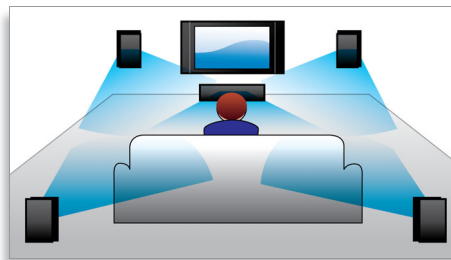

Dolby TrueHD and DTS-HD

Dolby TrueHD and DTS-HD Master Audio Essential deliver the finest sound from your Blu-ray Discs. Audio reproduced is virtually indistinguishable from the studio master, so you hear what the creators intended for you to hear. Dolby TrueHD and DTS-HD Master Audio Essential complete your high definition entertainment experience.