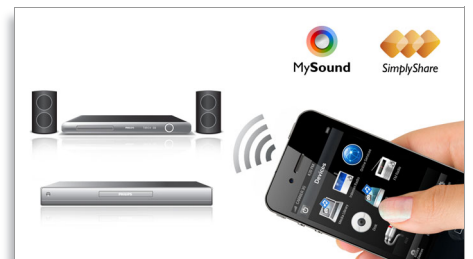

## HDMI for HD movies

HDMI is a direct digital connection that can carry digital HD video as well as digital multichannel audio. By eliminating the conversion to analog signals it delivers perfect picture and sound quality, completely free from noise. Movies in standard definition can now be enjoyed in true high definition resolution - ensuring more details and more true-to-life pictures.

## Philips MyRemote

The Philips MyRemote app lets you use your smartphone or tablet as a remote to control your Philips AV products that are connected to your home Wi-Fi network, and gives you instant control from anywhere in your home. It also comes with useful functions such as SimplyShare to connect and stream all entertainment wirelessly; and MySound to customize your listening preferences.