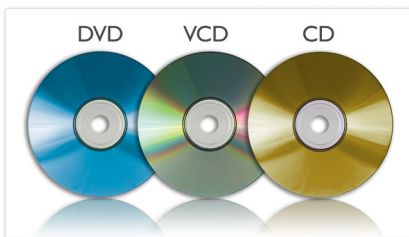

PHILIPS

Highlights

View JPEG from picture disc

Play JPEG photos that are saved on your disc. Relive your favorite moments with family and friends anytime you want!

DVD, DVD+/-RW, (S)VCD, CD

The Philips Portable DVD player is compatible with most DVD and CD discs available in the market. DVD, DVD+/-R, DVD+/-RW, (S)VCD, and CD – all of them can play on the DVD player. DVD+/-R is a shorthand term for a DVD drive that can accept both of the common recordable DVD formats. Likewise, DVD+/-RW handles both common rewritable disc types.

18 cm/7" TFT color LCD display

The high resolution color LCD display brings images to life, showing off your treasured photos, favorite

movies and music with the same 'real life' rich detail and vibrant colors as high quality prints.