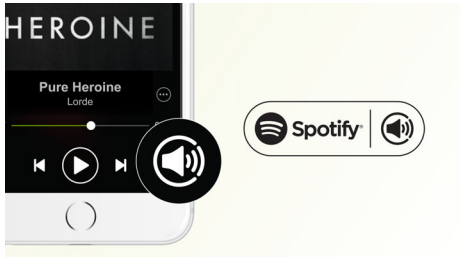

Multiroom speakers for you and your family

- Play music from one speaker at a time or all at once
- Philips companion app simplify wireless speaker setup

Just hit 'PLAY' button

- One-press 'Play' for the last heard Spotify track
- Flip from room (speaker A) to room (speaker B)
- Press 'Play' for 'Music Follows Me'

Natural clear sound

- Natural clear sound with 2 audiophile-grade drivers

PHILIPS

Spotify multiroom speaker
Spotify Connect Multiroom, Just hit "PLAY"

Highlights

Spotify as a remote

Using Spotify Connect you can easily browse, explore, and play music from any room in the house using your smart device as a remote. With a direct Spotify connection, you can play music straight from the cloud so your smart device can be used for calls, videos or even go out of range without interrupting your music. This is also more battery friendly, since energy used for music is minimized. All the same great Spotify features are there, from its ready-made lists to its high sampling rates. Everything you need to discover new music and hear it at its best.

'Play' for the last heard song

Listen to your favorite tunes almost without interruption. Just hit 'Play' on the speaker to start playing the last song you heard on Spotify, without even unlocking your smart device.