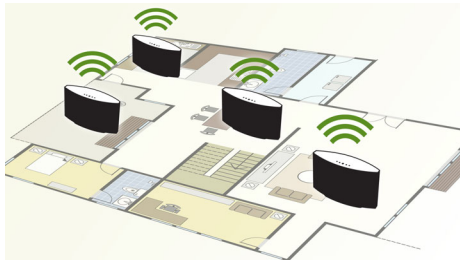

Natural clear sound

- Natural clear sound with 2 audiophile-grade drivers

PHILIPS

Spotify multiroom speaker
Spotify Connect Multiroom, Just hit "PLAY"

Highlights

Spotify as a remote

Using Spotify Connect you can easily browse, explore, and play music from any room in the house using your smart device as a remote. With a direct Spotify connection, you can play music straight from the cloud so your smart device can be used for calls, videos or even go out of range without interrupting your music. This is also more battery friendly, since energy used for music is minimized. All the same great Spotify features are there, from its ready-made lists to its high sampling rates. Everything you need to discover new music and hear it at its best.

Multiroom speakers

Multiroom speakers let you play songs in one room, or in many at the same time, so your music can either follow you around the house or stay where you want it. Each person can play to any selected speaker, and when additional speakers are purchased they can be added to the system wirelessly and easily.