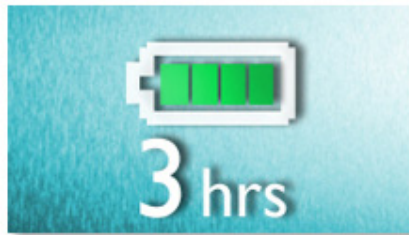

3 hours built-in battery*

This Philips player comes with a compact built-in rechargeable battery for long-lasting power. Up to 3 hours of continuous movie, photo and music playback enjoyment can be achieved on a single charge. Just plug in the power cable to recharge the player - it's that simple.