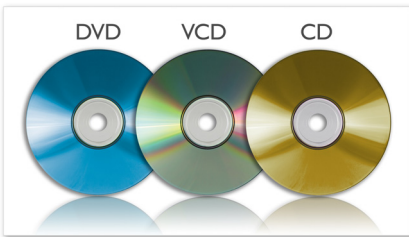

DVD, DVD+/-RW, (S)VCD, CD

The Philips Portable DVD player is compatible with most DVD and CD discs available in the market. DVD, DVD+/-R, DVD+/-RW, (S)VCD, and CD – all of them can play on the DVD player. DVD+/-R is a shorthand term for a DVD drive that can accept both of the common recordable DVD formats. Likewise, DVD+/-RW handles both common rewritable disc types.