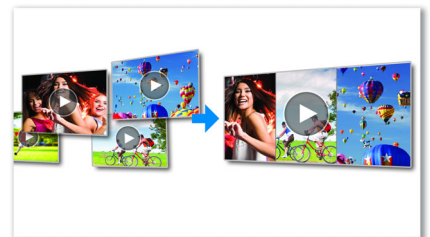

Quick impression

Make a quick summary of the videos you have shot – all with the click of a button. Quick impression automatically extracts highlights of your latest videos and strings them into a synopsis of your recordings. View the essence of your videos instantly or use the summary to simply remind yourself of what you have shot. All you have to do is select Quick Impression on your camcorder. Reliving memories has never been easier.