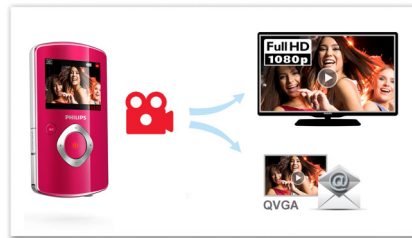

Dual format recording

Full HD videos are great for watching on HD TVs. But should you want to email the video or share it online, the large HD file will have to be compressed and converted into an email-friendly format. Your camcorder takes away that hassle by offering dual format recording. Turn the feature on and your videos are recorded in two formats simultaneously – full HD (1080p) and email-friendly QVGA (240p) formats. This lets you enjoy your videos to the fullest on your HD TV, and gives you a format you can immediately share electronically.