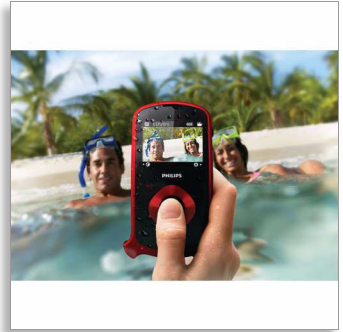

Philips
HD camcorder

CAM150BU

Capturing & sharing great moments - made easy

Even in the water or snow

Rugged and waterproof, the ESee camcorder CAM150 is great indoors & out, even in water or snow. Advanced anti-shake delivers the sharpest videos while dual format recording offers both HD and email-friendly formats for easy sharing anytime.

Take quick and easy videos in full HD quality

- Waterproof 3 meters, shock-proof 1.5 meters, dust-proof
- Relive memories in great detail with full HD videos
- Shoot clearer and steadier videos with advanced anti-shake
- Up to 8 megapixel for high quality photos
- Flash, auto focus, face & smile detection

Share your favorite photos and videos effortlessly

- Dual format recording for full HD and email-friendly formats
- Instant video editor for simple editing on the camcorder
- Quick sharing for emailing and posting on Facebook/YouTube
- Direct TV connection via HDMI for viewing your videos in HD
- Quick impression for video highlights in a mini movie

Advanced anti-shake

Advanced anti-shake lets you take great videos that you will always be proud to share. Steady and undistorted videos are ensured by gyro sensors that are armed with advanced algorithms. The sensors take measurements of the distance between the ground and the camera lens, and make the necessary