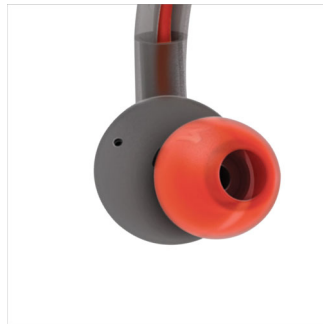

Powerful bass

There's nothing better than a solid groove to get you into your workout rhythm. With ActionFit headphones, your grooves are powered by superbly deep and dynamic bass that will boost any routine, letting you take it to a higher level.