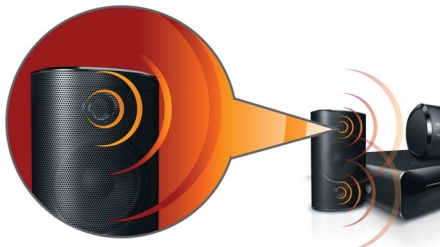

- Sleek high gloss finishing with unique touch controls
- Compact design that fits anywhere

Connect and enjoy all your entertainment

- Full HD 3D Blu-ray for a truly immersive 3D movie experience
- Plays 3D Blu-ray Discs, DVDs, VCDs, CDs and USB devices
- HDMI 1080p upscales to high definition for sharper pictures

PHILIPS

Highlights

Full HD 3D Blu-ray

Be enthralled by 3D movies in your own living room on a Full HD 3D TV. Active 3D uses the latest generation of fast switching displays for real life depth and realism in full 1080 x 1920 HD resolution. Watching these images through special glasses with right and left lenses that are timed to open and close in synchrony with alternating images creates the full HD 3D viewing experience in your home cinema. Premium 3D movie releases on Blu-ray offer a wide, high-quality selection of content. Blu-ray also delivers uncompressed surround sound for an unbelievably real audio experience.

Powerful speakers with basspipes

Powerful speakers with bass pipes for great sound

Dolby TrueHD and DTS-HD

Dolby TrueHD and DTS-HD Master Audio Essential deliver the finest sound from your Blu-ray Discs. Audio reproduced is virtually indistinguishable from the studio master, so you hear what the creators intended for you to hear. Dolby TrueHD and DTS-HD Master Audio Essential complete your high definition entertainment experience.