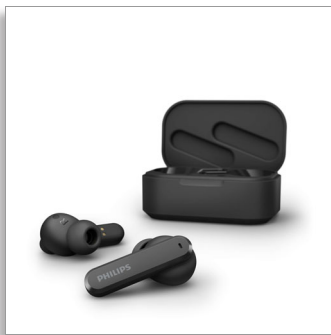

Philips
True Wireless
Headphones

Earbuds with in-ear fit

Active Noise Canceling
IPX4 water protection
Up to 26 hours play time

TAT4506BK

Your music. Your way.

Let nothing come between you and your music! These true wireless headphones with Active Noise Canceling keep you focused on the sounds that matter. They don't mind a little rain or sweat, and you get 24 hours play time with the case.

From favorite playlist to catch-up call

- Touch controls. Built-in mic. Easy pairing
- Quick reconnect to your phone when you open the case
- Easily wake your phone's voice assistant

Extremely convenient. Super comfortable.

- Secure, comfortable in-ear fit
- 3 sizes of ear-tip cover
- Make calls using a single earbud. Mono mode
- Always focused on your music. Active Noise Canceling

Portable charging case. Up to 24 hours play time

Product dimensions

- Height: 4.2 cm
- Width: 7 cm
- Depth: 3 cm
- Weight: 0.055 kg

Accessories

- Quick Start Guide
- Eartips: 3 pairs (S/M/L)
- Charging case
- Charging cable: USB-C cable

Design

- Color: Black
- Wearing style: In-ear