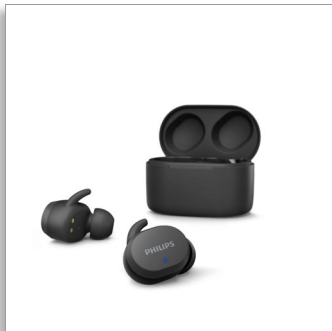

Philips
True Wireless
Headphones

Earbuds with in-ear fit

Portable charging case
IPX5 water protection
Up to 26 hours play time

TAT3216BK

Secure and comfortable. Touch controls.

From phone meeting to playlists in the park—these true wireless headphones are there for you. They don't mind rain or sweat, and you get great sound and a secure in-ear fit that won't come loose. Plus 24 hours play time with the case.

Extremely convenient. Super comfortable.

- Make calls using a single earbud. Mono mode
- Secure, comfortable in-ear fit
- 2 colors. Soft wing tips. 3 sizes of ear-tip cover

Portable charging case. Up to 24 hours play time

Secure, comfortable in-ear fit

You get real comfort thanks to soft, interchangeable silicone ear-tip covers. The ear-tip covers securely insert into your ear canal, creating a perfect seal that diminishes external noise. The wing tips keep each earbud secure.

Product dimensions

- Height: 4 cm
- Width: 9 cm
- Depth: 5 cm
- Weight: 0.055 kg

Accessories

- Quick Start Guide
- Eartips: 3 pairs (S/M/L)
- Charging case
- Charging cable: USB-C cable, 500 mm

Design

- Color: Black
- Wearing style: In-ear
- Ear coupling material: Silicone
- Ear fitting: In-ear
- In-ear fitting type: Silicone ear tip