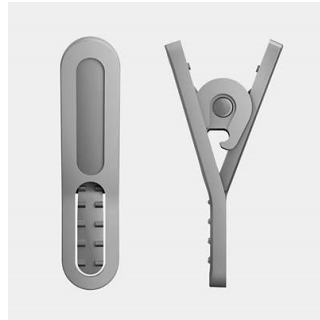

SHQ3305WS/27

Highlights

3 choices of ear tips sizes

3 ear tip sizes for the optimum fit

7.1g ultra lightweight design*

Weighing in at just 7.1g, these Actionfit sports earphones are so light and comfortable that you will forget you are even wearing them. Perfect for keeping you going right through the hard final miles.

Adjustable earhook

An adjustable ear hook ensures the ActionFit SHQ3300 headphones fit your ears perfectly. Just put the headphones on and slide the adjustable hook up or down for a snug fit. Whatever your workout or terrain, your headphones will stay on comfortably.

Cable clip

A cable clip comes included with ActionFit earphones, keeping the cable out of your way while you push yourself harder.

Sporty carrying pouch for easy storage

Hands free call

Remote control and mic for switching from music to call