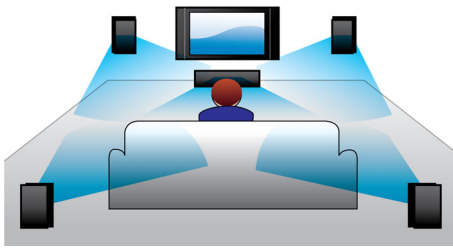

Highlights

Dolby Digital

Because Dolby Digital, the world's leading digital multi-channel audio standards, make use of the way the human ear naturally processes sound, you experience superb quality surround sound audio with realistic spatial cues.