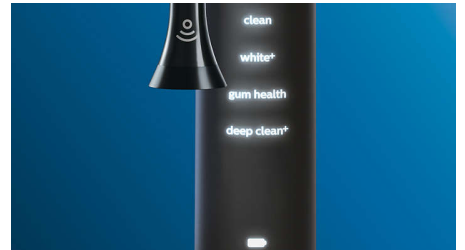

BrushSync mode pairing

You'll always get the best possible clean with our BrushSync mode-pairing feature. Smart brush heads ensure you're using the right mode and intensity for the best possible clean by selecting the optimal brushing mode and intensity level in combination with your brush head.