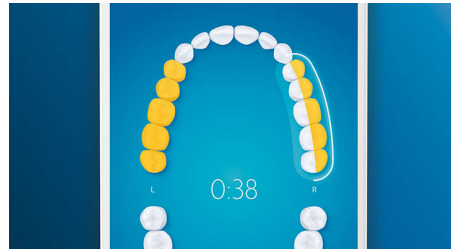

4 modes, 3 intensity settings

With DiamondClean Smart you get the full works. Our 3 intensity settings let you boost your clean, and our 4 modes cover all your

brushing needs; Clean mode for exceptional daily cleaning, White+ to remove stains, Deep Clean+ for an invigorating deep clean, and Gum Health to gently clean along your gum line.

Guides you and provides instant feedback

The Philips Sonicare app lets you know when you've achieved a thorough clean, and coaches you to be a better, more mindful brusher.

TouchUp feature

If you happen to miss a spot while brushing your teeth, your app's TouchUp feature will show you. You can then go back for a second pass, and be confident you are getting a complete clean, every time.

Focus areas and goal-setting

Any trouble areas your dentist has pointed out? We'll highlight them on your in-app 3D mouth map, and remind you to pay extra attention to these areas.

Easy does it

With an electric toothbrush, it's best to let the brush do the work. We've built a sensor into the handle that works with our app to help you reduce excess scrubbing. This way, you can improve your technique and get a gentler, more effective clean.