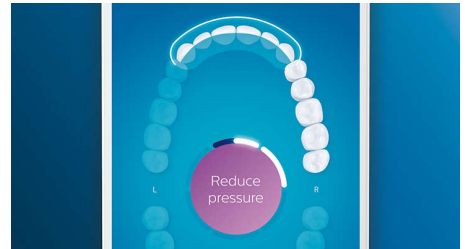

Guides you and provides instant feedback

The Philips Sonicare app lets you know when you've achieved a thorough clean, and coaches you to be a better, more mindful brusher.

TouchUp feature

If you happen to miss a spot while brushing your teeth, your app's TouchUp feature will show you. You can then go back for a second pass, and be confident you are getting a complete clean, every time.

Focus areas and goal-setting

Any trouble areas your dentist has pointed out? We'll highlight them on your in-app 3D mouth map, and remind you to pay extra attention to these areas.

Easy does it

With an electric toothbrush, it's best to let the brush do the work. We've built a sensor into the handle that works with our app to help you reduce excess scrubbing. This way, you can improve your technique and get a gentler, more effective clean.

Too much pressure?

You might not notice when you brush too hard, but your DiamondClean Smart will. If you use too much pressure, the light ring on the end of your handle will flash. This is a gentle reminder to ease off the pressure, and let your brush head do the work. 7 out of 10 people found this feature helped them become a better brusher.