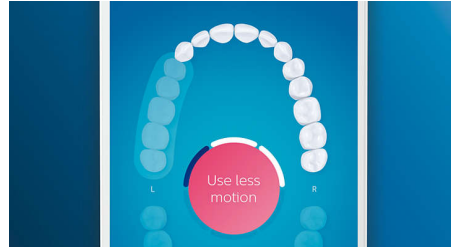

Guides you and provides instant feedback

The Philips Sonicare app lets you know when you've achieved a thorough clean, and coaches you to be a better, more mindful brusher.