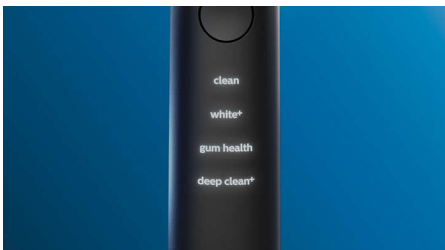

4 modes, 3 intensity settings

With DiamondClean Smart you get the full works. Our 3 intensity settings let you boost your clean, and our 4 modes cover all your

brushing needs; Clean mode for exceptional daily cleaning, White+ to remove stains, Deep Clean+ for an invigorating deep clean, and Gum Health to gently clean along your gum line.