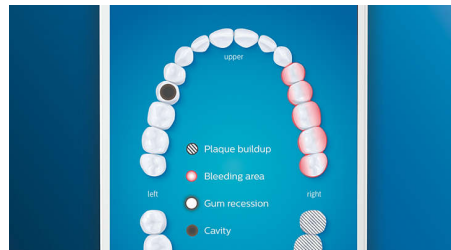

4 modes, 3 intensity settings

With DiamondClean Smart you get the full works. Our 3 intensity settings let you boost your clean, and our 4 modes cover all your

brushing needs; Clean mode for exceptional daily cleaning, White+ to remove stains, Deep Clean+ for an invigorating deep clean, and Gum Health to gently clean along your gum line.

Guides you and provides instant feedback

The Philips Sonicare app lets you know when you've achieved a thorough clean, and coaches you to be a better, more mindful brusher.

TouchUp feature

If you happen to miss a spot while brushing your teeth, your app's TouchUp feature will show you. You can then go back for a second pass, and be confident you are getting a complete clean, every time.

Focus areas and goal-setting

Any trouble areas your dentist has pointed out? We'll highlight them on your in-app 3D mouth map, and remind you to pay extra attention to these areas.

Easy does it

With an electric toothbrush, it's best to let the brush do the work. We've built a sensor into the handle that works with our app to help you reduce excess scrubbing. This way, you can improve your technique and get a gentler, more effective clean.

Too much pressure?

You might not notice when you brush too hard, but your DiamondClean Smart will. If you use too much pressure, the light ring on the end of your handle will flash. This is a gentle reminder to ease off the pressure, and let your brush head do the work. 7 out of 10 people found this feature helped them become a better brusher.