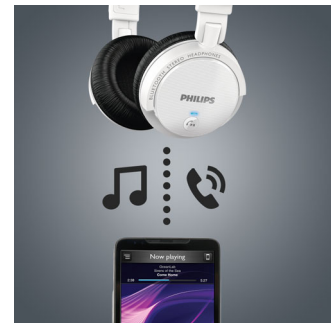

## Wireless music & call control

When it comes to endless music listening pleasure and hassle-free switching between music and calls, nothing beats Bluetooth! To enjoy your favorite hits, pair your Philips headset with your Bluetooth-enabled smart phone or tablet, then all it takes is a tap on each earshell's intuitive control to change the volume or pause a song while you handle incoming and outgoing calls.