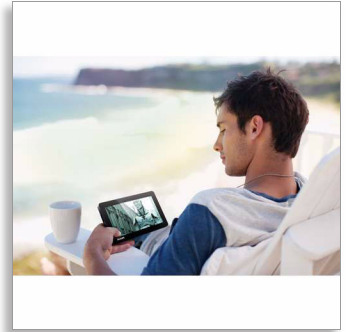

Philips
Portable video player

17.8 cm (7") LCD
3hr playtime

PV7005

Enjoy convenient videos on the go

with touch screen

Enjoy movies and more on the go with the Philips PV7005 Portable video player. Intuitive control and navigation with 7" touch screen. Plays virtually all digital media files. Watch video on the TV with the HDMI connection.