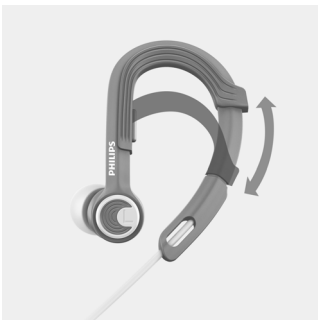

Push harder

- High performance sound drives peak performance
- Insert earphones provide sound isolation

Freedom

- 7.1g ultra lightweight design provides ultimate comfort*
- 3 ear tip sizes for the optimum fit
- Adjustable earhook for personalized fit
- Cable clip included for tangle-free workout

PHILIPS

Highlights

3 choices of ear tips sizes

3 ear tip sizes for the optimum fit

7.1g ultra lightweight design*

Weighing in at just 7.1g, these Actionfit sports earphones are so light and comfortable that you will forget you are even wearing them. Perfect for keeping you going right through the hard final miles.

Adjustable earhook

An adjustable ear hook ensures the ActionFit SHQ3300 headphones fit your ears perfectly. Just put the headphones on and slide the adjustable hook up or down for a snug fit. Whatever your workout or terrain, your headphones will stay on comfortably.

Cable clip

A cable clip comes included with ActionFit earphones, keeping the cable out of your way while you push yourself harder.

Sporty carrying pouch for easy storage

Hands free call

Remote control and mic for switching from music to call