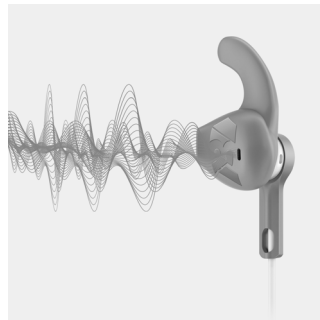

High performance sound

8.6mm neodymium drivers pump out high performance sound, pushing you to perform at your best.