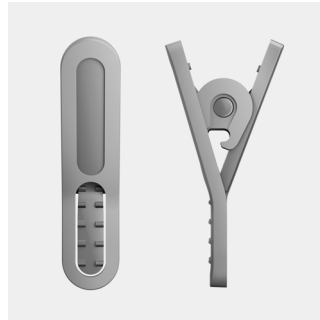

Push harder

- High performance sound drives peak performance
- Insert earphones provide sound isolation

Freedom

- 7.1g ultra lightweight design provides ultimate comfort*
- 3 ear tip sizes for the optimum fit
- Adjustable earhook for personalized fit
- Cable clip included for tangle-free workout

PHILIPS

Highlights

3 choices of ear tips sizes

3 ear tip sizes for the optimum fit

7.1g ultra lightweight design*

Weighing in at just 7.1g, these Actionfit sports earphones are so light and comfortable that you will forget you are even wearing them. Perfect for keeping you going right through the hard final miles.

Adjustable earhook

An adjustable ear hook ensures the ActionFit SHQ3300 headphones fit your ears perfectly. Just put the headphones on and slide the adjustable hook up or down for a snug fit. Whatever your workout or terrain, your headphones will stay on comfortably.

Cable clip

A cable clip comes included with ActionFit earphones, keeping the cable out of your way while you push yourself harder.

Sporty carrying pouch for easy storage

Hands free call

Remote control and mic for switching from music to call