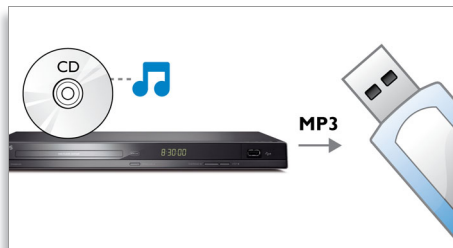

Create MP3s

Convert the contents of your favourite CDs to MP3 files on your Philips product and store

them directly on a thumb drive or on your portable media player through a USB cable. Enjoy the convenience of creating MP3 files right in your living room, without a PC and even while the CD is playing.